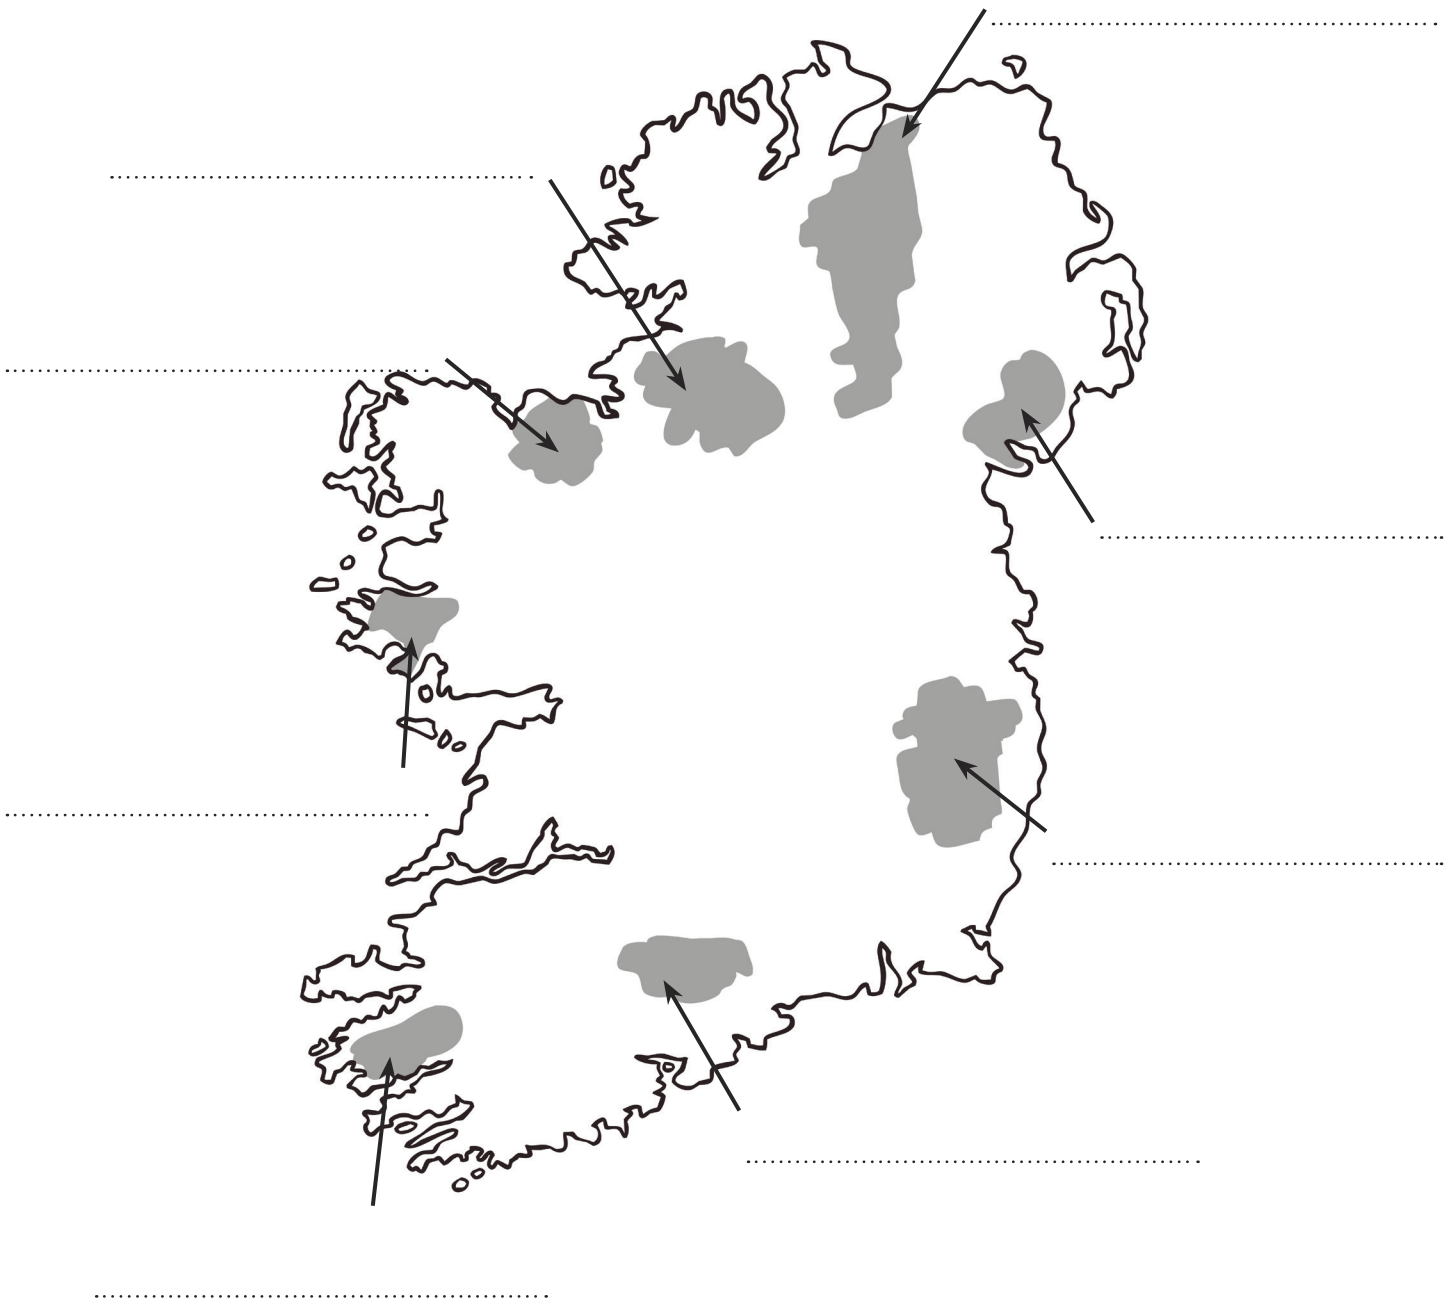

Mountains of Ireland

Map Activity

Label the following mountain ranges on the map below.

Wicklow Mountains	Macgillycuddy's Reeks	Sperrin Mountains
Mourne Mountains	Ox Mountains	Knockmealdown Mountains
Maunturk Mountains	Cuilcagh Mountains	